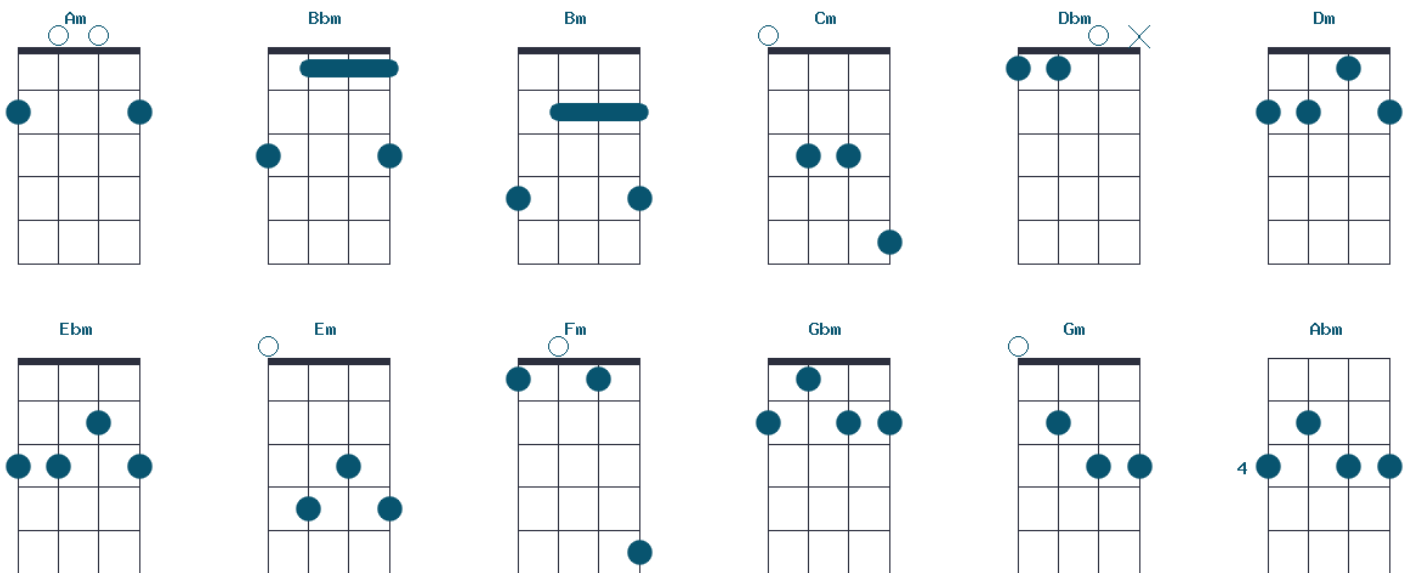

POPULAR AND USEFUL UKULELE CHORDS

Chord charts in Slack-Key Tuning (GCEG)

Major Chords

Minor Chords

With these 24 chords, you can play up to 80% of all the songs ever composed!