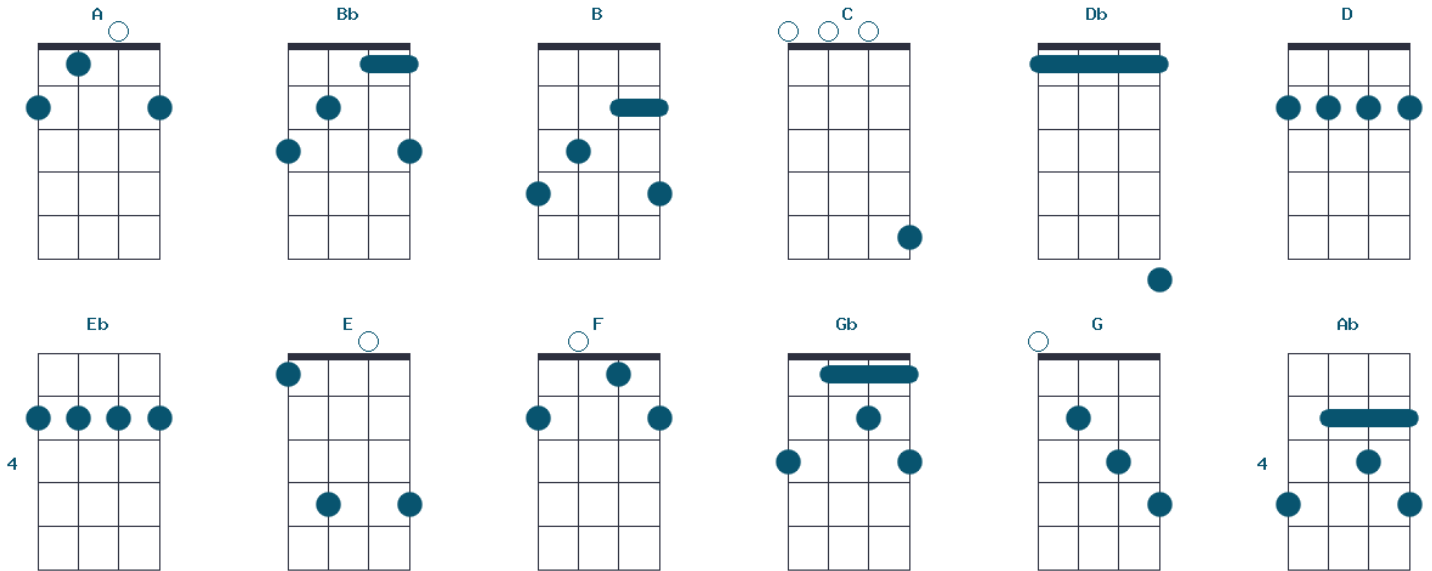

POPULAR AND USEFUL UKULELE CHORDS

Chord charts in Slack-Key Tuning (GCEG)

Major Chords

Minor Chords

With these 24 chords, you can play up to 80% of all the songs ever composed!