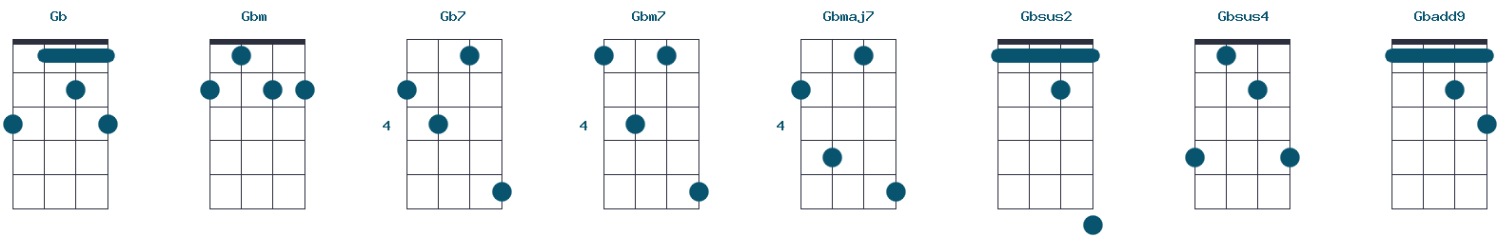

MOST COMMON UKULELE CHORDS

Chord charts in Slack-Key Tuning (GCEG)

A chords

Bb (A#) chords

B chords

C chords

MOST COMMON UKULELE CHORDS

Chord charts in Slack-Key Tuning (GCEG)

Db (C#) chords

D chords

Eb (D#) chords

E chords

MOST COMMON UKULELE CHORDS

Chord charts in Slack-Key Tuning (GCEG)

F chords

Gb (F#) chords