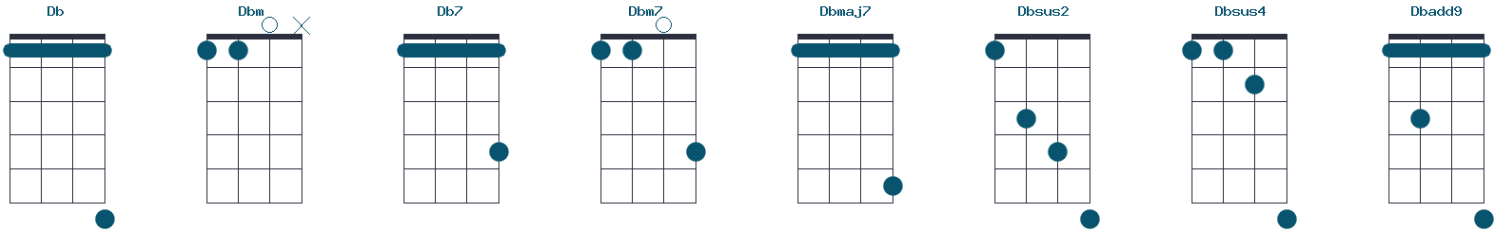

MOST COMMON UKULELE CHORDS

Chord charts in Slack-Key Tuning (GCEG)

Db (C#) chords