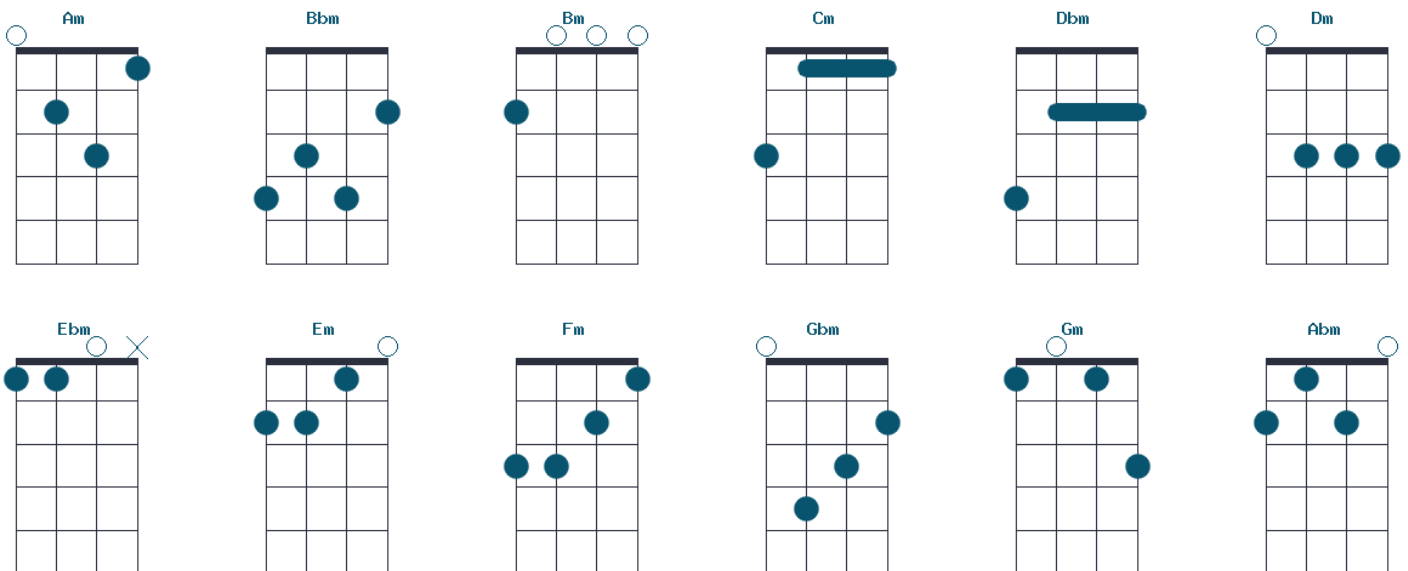

POPULAR AND USEFUL UKULELE CHORDS

Chord charts in D-Tuning (ADF#B)

Major Chords

Minor Chords

With these 24 chords, you can play up to 80% of all the songs ever composed!