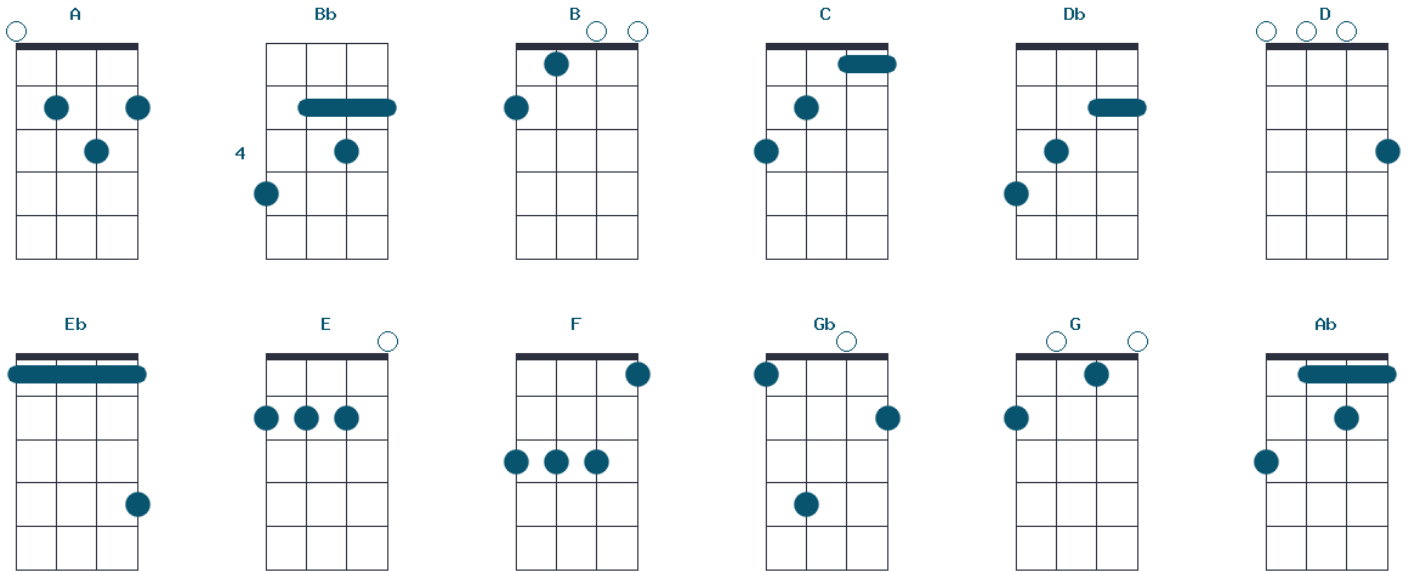

POPULAR AND USEFUL UKULELE CHORDS

Chord charts in D-Tuning (ADF#B)

Major Chords

Minor Chords

With these 24 chords, you can play up to 80% of all the songs ever composed!