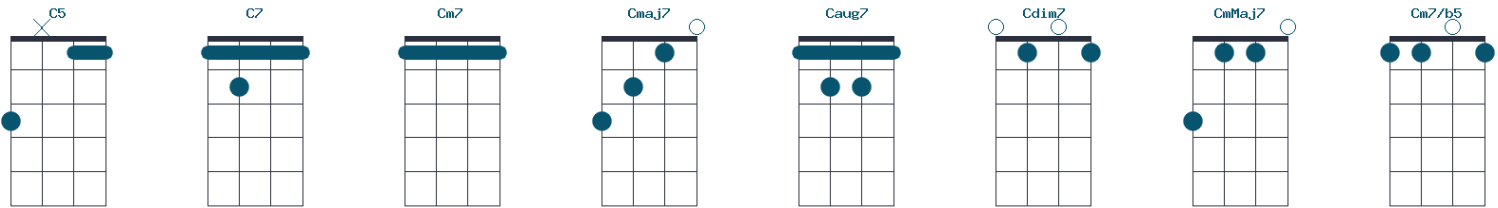

Seventh

Extended

Added

COMPLETE UKULELE CHORDS CHART

Chord charts in D-Tuning (ADF#B)

C chords

Triad

Suspended