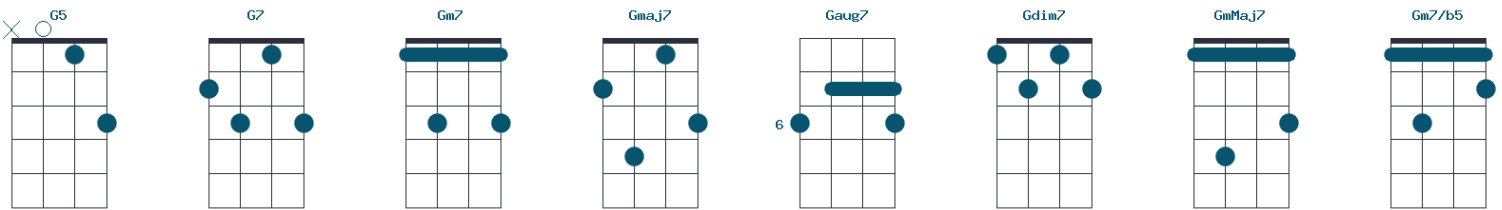

Added

COMPLETE UKULELE CHORDS CHART

Chord charts in D-Tuning (ADF#B)

Gb (F#) chords

Triad

Suspended

Dyad

Seventh

Extended

Added

COMPLETE UKULELE CHORDS CHART

Chord charts in D-Tuning (ADF#B)

G chords

Triad

Suspended

Dyad

Seventh

Extended

Added

COMPLETE UKULELE CHORDS CHART

Chord charts in D-Tuning (ADF#B)

Ab (G#) chords

Triad

Suspended