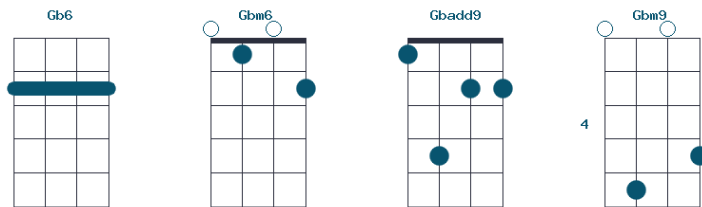

COMPLETE UKULELE CHORDS CHART

Chord charts in D-Tuning (ADF#B)

F chords

Triad

Suspended

Dyad

Seventh

Extended

Added

COMPLETE UKULELE CHORDS CHART

Chord charts in D-Tuning (ADF#B)

Gb (F#) chords

Triad

Suspended

Dyad

Seventh

Extended

Added

COMPLETE UKULELE CHORDS CHART

Chord charts in D-Tuning (ADF#B)

G chords

Triad

Suspended

Dyad