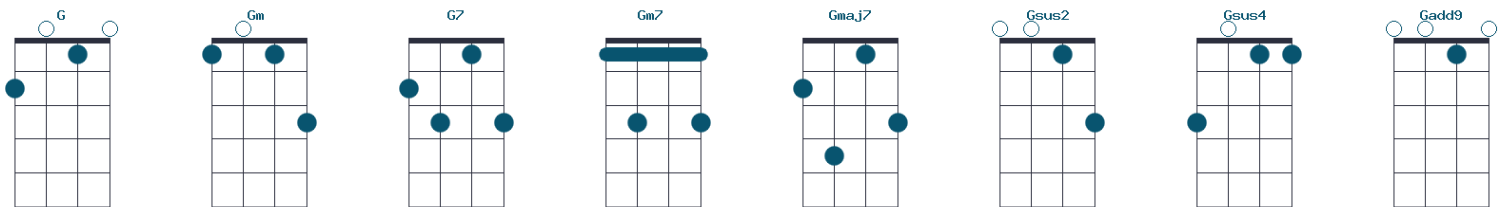

MOST COMMON UKULELE CHORDS

Chord charts in D-Tuning (ADF#B)

F chords

Gb (F#) chords

G chords

Ab (G#) chords