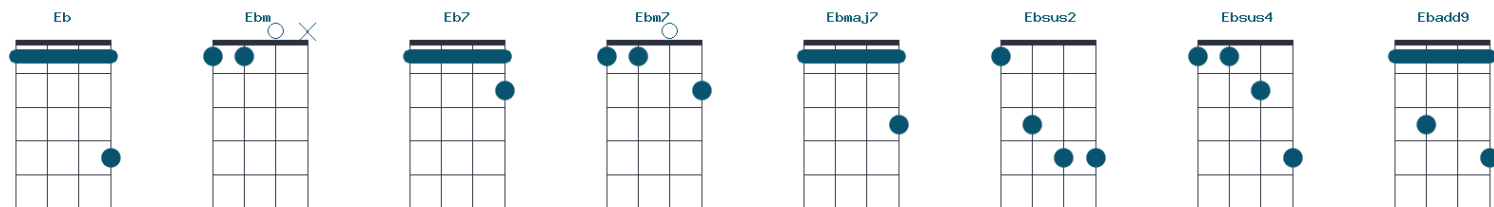

Eb (D#) chords