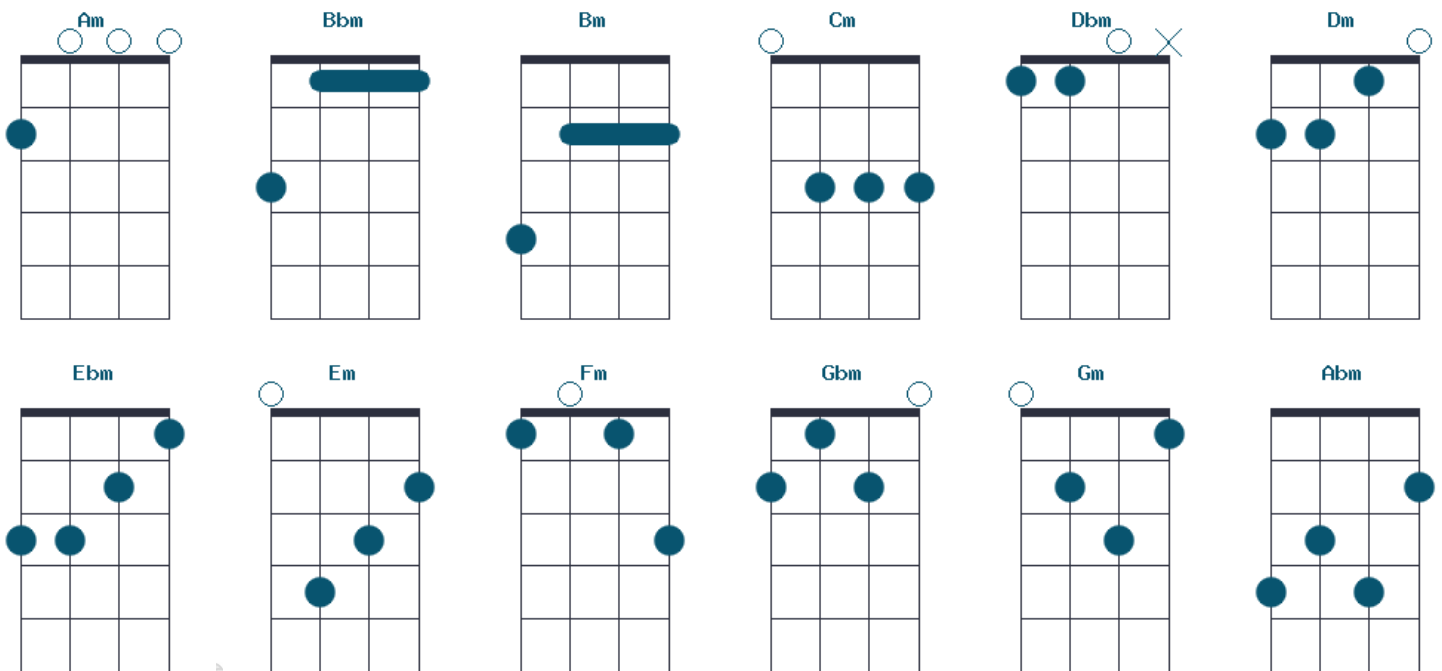

POPULAR AND USEFUL UKULELE CHORDS

Chord charts in Standard Tuning (GCEA)

Major Chords

Minor Chords

With these 24 chords, you can play up to 80% of all the songs ever composed!