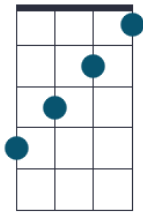

COMPLETE UKULELE CHORDS CHART

Chord charts in Standard Tuning (GCEA)

B chords

Triad

Dyad

Suspended

Bmaj7

Seventh

Extended

Added