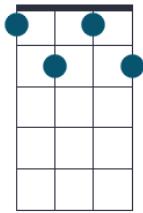

COMPLETE UKULELE CHORDS CHART

Chord charts in Standard Tuning (GCEA)

B chords

Triad

Dyad

Suspended

Bdim7

Seventh

Extended

Added