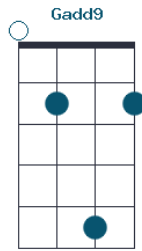

Added

COMPLETE UKULELE CHORDS CHART

Chord charts in Standard Tuning (GCEA)

Bb (A#) chords

 <p>Bb</p>	 <p>Bbm</p>	 <p>Bbaug</p>	 <p>Bbdim</p>	 <p>Bb5</p>	 <p>Bbsus2</p>	 <p>Bbsus4</p>	 <p>Bb7sus4</p>
Triad				Dyad		Suspended	
 <p>Bb7</p>	 <p>Bbm7</p>	 <p>Bbma7</p>	 <p>Bbdim7</p>	 <p>Bbm7/b5</p>	 <p>Bb9</p>	 <p>Bb11</p>	 <p>Bb13</p>
Seventh				Extended			
 <p>Bb6</p>	 <p>Bbm6</p>	 <p>Bbadd9</p>	 <p>Bbm9</p>				
Added							

Seventh

Extended

Added

COMPLETE UKULELE CHORDS CHART

Chord charts in Standard Tuning (GCEA)

Gb (F#) chords

Triad

Dyad

Suspended

Seventh

Extended

Added

COMPLETE UKULELE CHORDS CHART

Chord charts in Standard Tuning (GCEA)

G chords

Triad

Dyad

Suspended

Seventh

Extended

Added

COMPLETE UKULELE CHORDS CHART

Chord charts in Standard Tuning (GCEA)

Ab (G#) chords