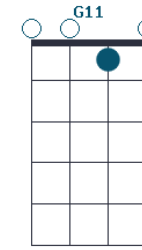

COMPLETE UKULELE CHORDS CHART

Chord charts in Standard Tuning (GCEA)

G chords

Extended