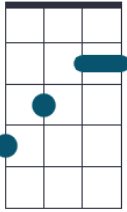

COMPLETE UKULELE CHORDS CHART

Chord charts in Standard Tuning (GCEA)

B chords

B