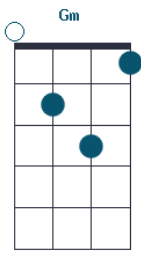

Added

COMPLETE UKULELE CHORDS CHART

Chord charts in Standard Tuning (GCEA)

Bb (A#) chords

 <p>Bb</p>	 <p>Bbm</p>	 <p>Bbaug</p>	 <p>Bbdim</p>	 <p>Bb5</p>	 <p>Bbsus2</p>	 <p>Bbsus4</p>	 <p>Bb7sus4</p>
Triad				Dyad		Suspended	
 <p>Bb7</p>	 <p>Bbm7</p>	 <p>Bbma7</p>	 <p>Bbdim7</p>	 <p>Bbm7/b5</p>	 <p>Bb9</p>	 <p>Bb11</p>	 <p>Bb13</p>
Seventh				Extended			
 <p>Bb6</p>	 <p>Bbm6</p>	 <p>Bbadd9</p>	 <p>Bbm9</p>				
Added							

Seventh

Extended

Added

COMPLETE UKULELE CHORDS CHART

Chord charts in Standard Tuning (GCEA)

Gb (F#) chords

Triad

Dyad

Suspended

Seventh

Extended

Added

COMPLETE UKULELE CHORDS CHART

Chord charts in Standard Tuning (GCEA)

G chords

Triad

Dyad

Suspended

Seventh

Extended

Added

COMPLETE UKULELE CHORDS CHART

Chord charts in Standard Tuning (GCEA)

Ab (G#) chords