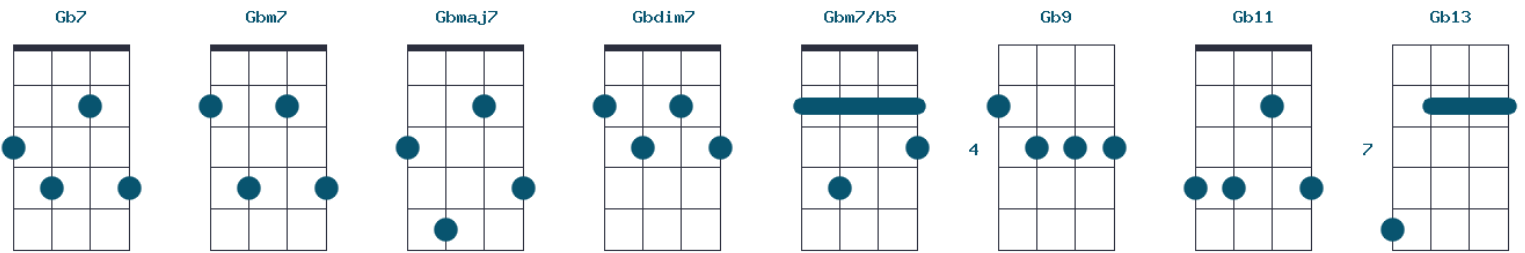

Added

COMPLETE UKULELE CHORDS CHART

Chord charts in Standard Tuning (GCEA)

Bb (A#) chords

 <p>Bb</p>	 <p>Bbm</p>	 <p>Bbaug</p>	 <p>Bbdim</p>	 <p>Bb5</p>	 <p>Bbsus2</p>	 <p>Bbsus4</p>	 <p>Bb7sus4</p>
Triad				Dyad		Suspended	
 <p>Bb7</p>	 <p>Bbm7</p>	 <p>Bbma7</p>	 <p>Bbdim7</p>	 <p>Bbm7/b5</p>	 <p>Bb9</p>	 <p>Bb11</p>	 <p>Bb13</p>
Seventh				Extended			
 <p>Bb6</p>	 <p>Bbm6</p>	 <p>Bbadd9</p>	 <p>Bbm9</p>				
Added							

Extended

Added

COMPLETE UKULELE CHORDS CHART

Chord charts in Standard Tuning (GCEA)

F chords

Triad

Dyad

Suspended

Seventh

Extended

Added

COMPLETE UKULELE CHORDS CHART

Chord charts in Standard Tuning (GCEA)

Gb (F#) chords

Triad

Dyad

Suspended

Seventh

Extended

Added

COMPLETE UKULELE CHORDS CHART

Chord charts in Standard Tuning (GCEA)

G chords

Triad