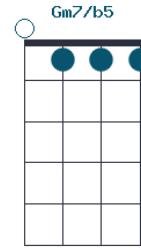

COMPLETE UKULELE CHORDS CHART

Chord charts in Standard Tuning (GCEA)

G chords

Seventh

Extended