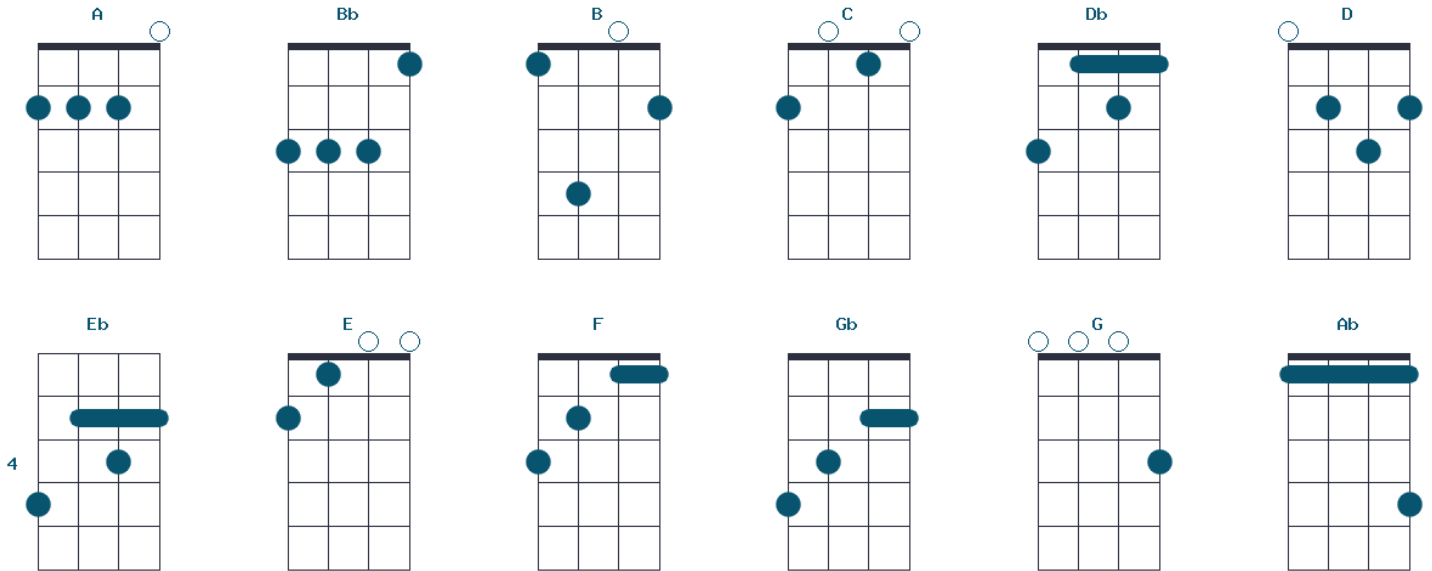

POPULAR AND USEFUL UKULELE CHORDS

Chord charts in G-Tuning (DGBE)

Major Chords

Minor Chords

With these 24 chords, you can play up to 80% of all the songs ever composed!