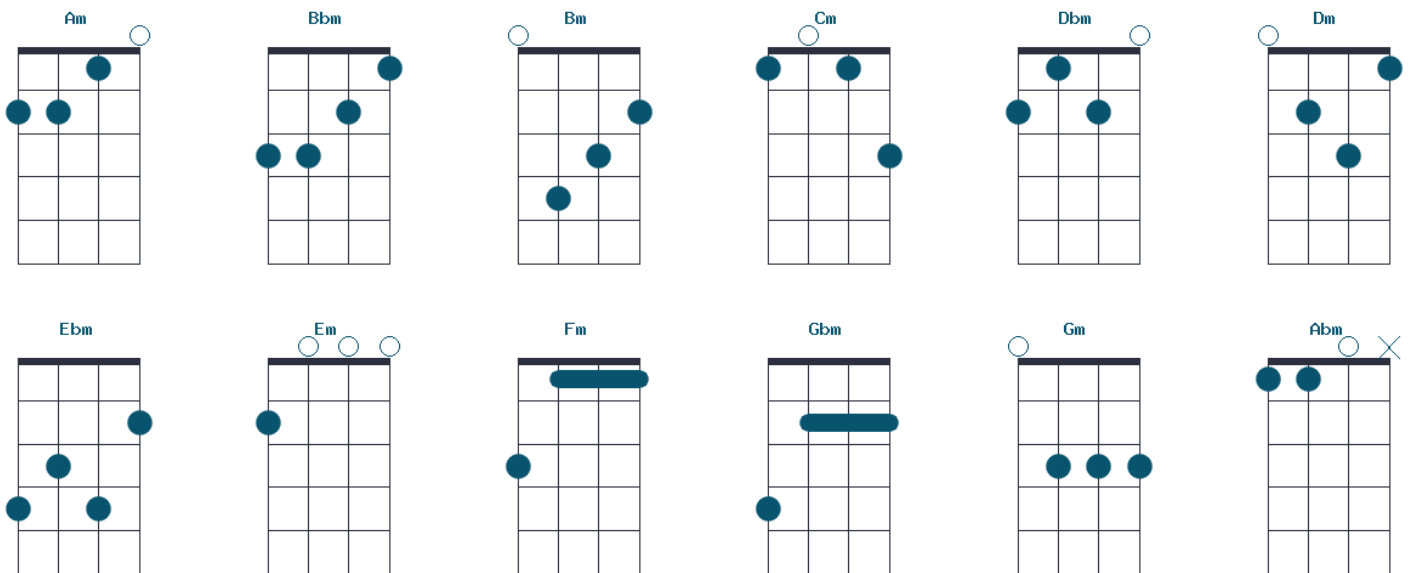

POPULAR AND USEFUL UKULELE CHORDS

Chord charts in G-Tuning (DGBE)

Major Chords

Minor Chords

With these 24 chords, you can play up to 80% of all the songs ever composed!