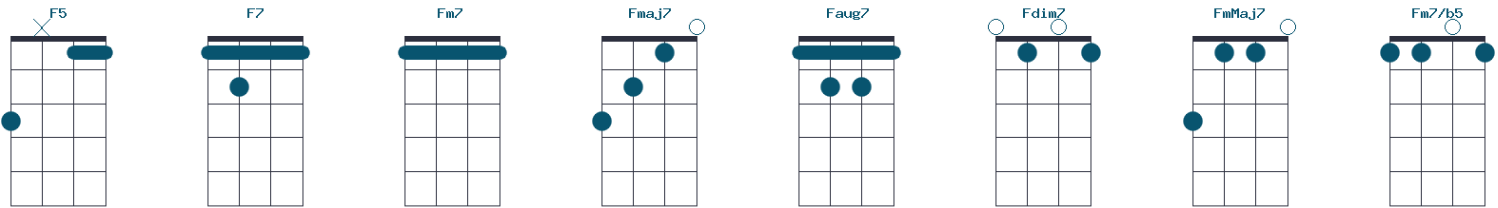

COMPLETE UKULELE CHORDS CHART

Chord charts in G-Tuning (DGBE)

F chords

Triad

Suspended

Dyad

Seventh

Extended