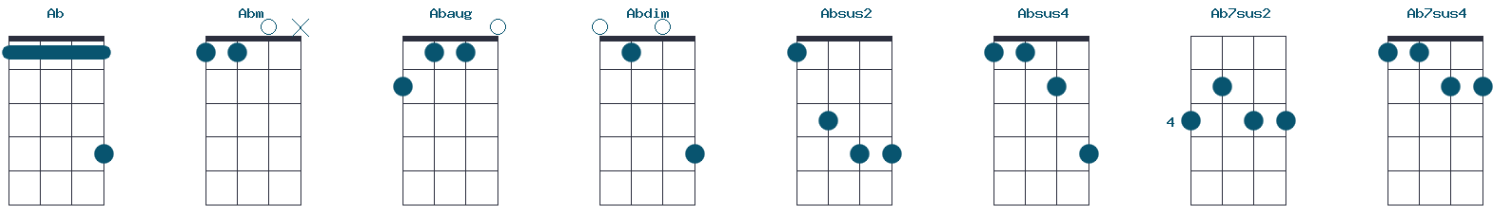

Seventh

Extended

Added

COMPLETE UKULELE CHORDS CHART

Chord charts in G-Tuning (DGBE)

Ab (G#) chords

Triad

Suspended