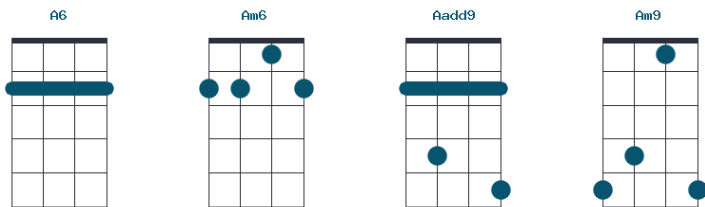

COMPLETE UKULELE CHORDS CHART

Chord charts in G-Tuning (DGBE)

A chords

Triad

Suspended

Dyad

Seventh

Extended