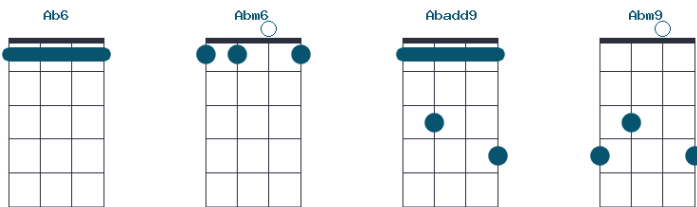

COMPLETE UKULELE CHORDS CHART

Chord charts in G-Tuning (DGBE)

Ab (G#) chords

Added