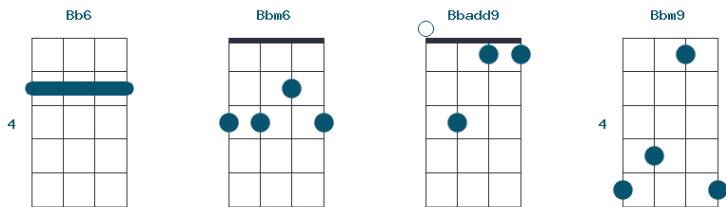

COMPLETE UKULELE CHORDS CHART

Chord charts in G-Tuning (DGBE)

Bb (A#) chords

Added